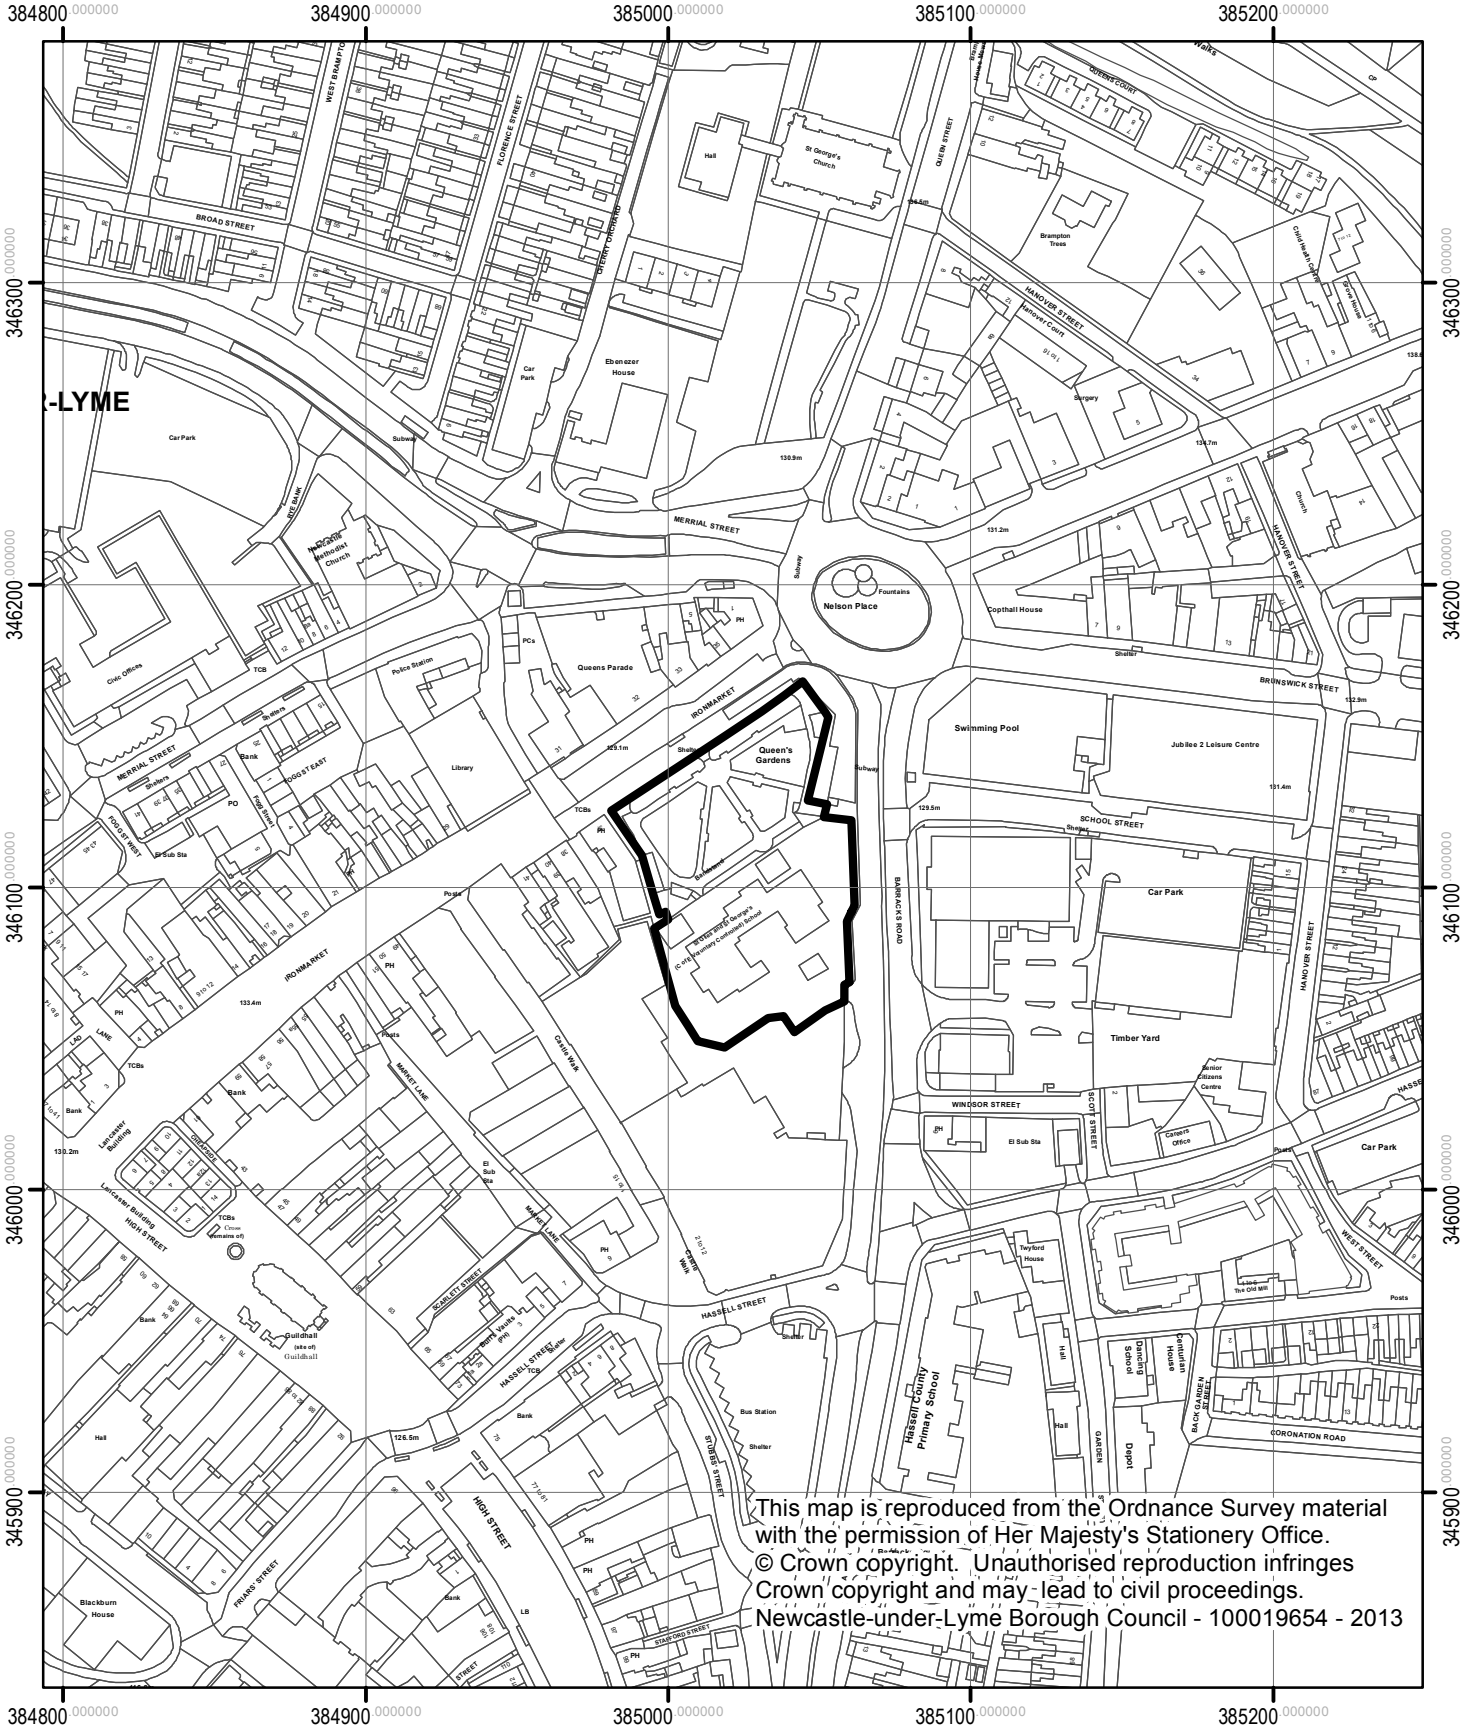

17/00734/ADV Castle House, Barracks Road, Newcastle

This map is reproduced from the Ordnance Survey material with the permission of Her Majesty's Stationery Office.
© Crown copyright. Unauthorised reproduction infringes Crown copyright and may lead to civil proceedings.
Newcastle-under-Lyme Borough Council - 100019654 - 2013